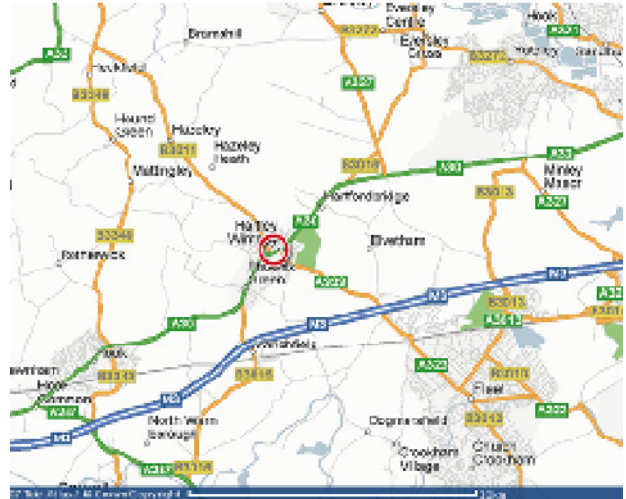

- At the roundabout, take the 2nd exit onto the B3349 (signposted Hook).
- At the next roundabout, take the 1st exit onto Station Road (signposted Hook).
- At the next roundabout, take the 3rd exit onto the A30 (signposted Hartley Wintney)
- Follow the A30 until you reach Hartley Wintney
- At the mini roundabout, continue straight ahead on the A30 (signposted Blackwater, Camberley) Hart House is located on the left hand side

M3 southbound – exit the M3 at Junction 4a.

- At the roundabout, take the 1st exit onto the A327 (signposted Reading, Yateley, Blackwater).
- At the next roundabout, take the 3rd exit onto the A327 (signposted Reading, Yateley, Blackwater).
- At the next roundabout, take the 1st exit onto the A30 (signposted Reading, Hartley Wintney).
- Continue along the A30 until you reach Hartley Wintney.
- Hart House is located on the right hand side.

Parking:

There is a pay and display long stay car park sign-posted off the main High Street into Monachus Lane (close to Lloyds TSB bank). This is approximately a 5 minute walk from Hart House.

Map**Public Transport:**

The nearest train station is Winchfield (approx 8 minutes by car from Hart House) or Hook (approx 15 minutes by car from Hart House).

Nearest Airports

Southampton Airport is situated approximately 31 miles from Hart House and London Heathrow Airport is approximately 22 miles.