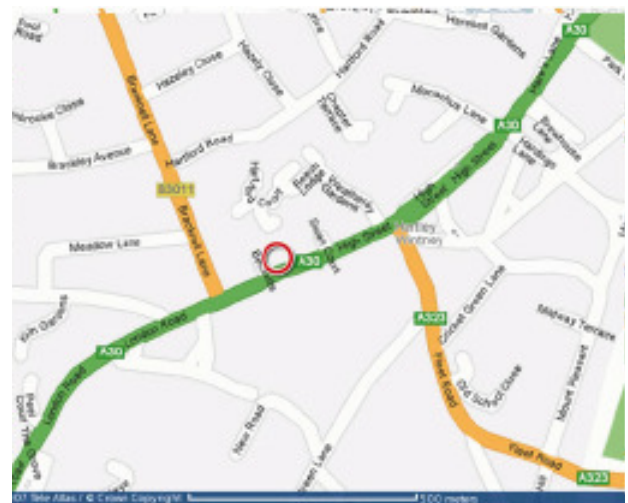

Fax: +44 (0) 1252 845094

By Road:

1. M3 northbound – exit the M3 at Junction 5.
2. At the roundabout, take the 2nd exit onto the B3349 (signposted Hook).
   - At the next roundabout, take the 1st exit onto Station Road (signposted Hook).
   - At the next roundabout, take the 3rd exit onto the A30 (signposted Hartley Wintney)
   - Follow the A30 until you reach Hartley Wintney
   - At the mini roundabout, continue straight ahead on the A30 (signposted Blackwater, Camberley) Hart House is located on the left hand side

M3 southbound – exit the M3 at Junction 4a.

- At the roundabout, take the 1st exit onto the A327 (signposted Reading, Yateley, Blackwater).
- At the next roundabout, take the 3rd exit onto the A327 (signposted Reading, Yateley, Blackwater).
- At the next roundabout, take the 1st exit onto the A30 (signposted Reading, Hartley Wintney).
- Continue along the A30 until you reach Hartley Wintney.
- Hart House is located on the right hand side.

Parking:

There is a pay and display long stay car park sign-posted off the main High Street into Monachus Lane (close to Lloyds TSB bank). This is approximately a 5 minute walk from Hart House.

Public Transport:

The nearest train station is Winchfield (approx 8 minutes by car from Hart House) or Hook (approx 15 minutes by car from Hart House).

Nearest Airports

Southampton Airport is situated approximately 31 miles from Hart House and London Heathrow Airport is approximately 22 miles.

Maps

Local Hotels*

The Elvetham, Hartley Wintney, Hampshire RG27 8AR
Tel: 01252 448339
<http://www.elvethamhotel.co.uk>

Hook House Hotel, Hook, Hampshire, RG27 9EQ
Tel: 01256 762630
<http://www.hookhousehotel.co.uk>

The George Hotel and Restaurant, 100-102 High Street, Odiham, Hampshire, RG29 1LP
Tel: 01256 702081
<http://www.georgehotlodiham.com>

Hart House, High Street, Hartley Wintney, Hampshire RG27 8PE
t: +44 (0) 1252 607220 f: +44 (0) 1252 845094 www.larmerbrown.com