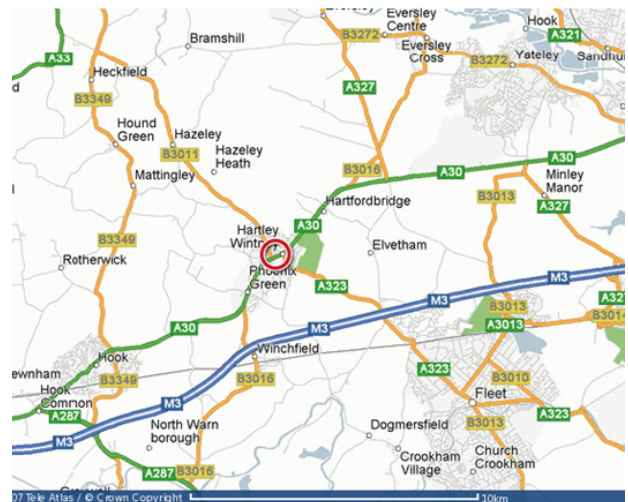

Fax: +44 (0) 1252 845094

By Road:

1. M3 northbound – exit the M3 at Junction 5.
2. At the roundabout, take the 2nd exit onto the B3349 (signposted Hook).
   - At the next roundabout, take the 1st exit onto Station Road (signposted Hook).
   - At the next roundabout, take the 3rd exit onto the A30 (signposted Hartley Wintney)
   - Follow the A30 until you reach Hartley Wintney
   - At the mini roundabout, continue straight ahead on the A30 (signposted Blackwater, Camberley) Hart House is located on the left hand side

M3 southbound – exit the M3 at Junction 4a.

- At the roundabout, take the 1st exit onto the A327 (signposted Reading, Yateley, Blackwater).
- At the next roundabout, take the 3rd exit onto the A327 (signposted Reading, Yateley, Blackwater).
- At the next roundabout, take the 1st exit onto the A30 (signposted Reading, Hartley Wintney).
- Continue along the A30 until you reach Hartley Wintney.
- Hart House is located on the right hand side.

Parking:

There is a pay and display long stay car park sign-posted off the main High Street into Monachus Lane (close to Lloyds TSB bank). This is approximately a 5 minute walk from Hart House.

Public Transport:

The nearest train station is Winchfield (approx 8 minutes by car from Hart House) or Hook (approx 15 minutes by car from Hart House).

Nearest Airports

Southampton Airport is situated approximately 31 miles from Hart House and London Heathrow Airport is approximately 22 miles.

Maps

Local Hotels*

The Elvetham, Hartley Wintney, Hampshire RG27 8AR
Tel: 01252 448339
<http://www.elvethamhotel.co.uk>

Hook House Hotel, Hook, Hampshire, RG27 9EQ
Tel: 01256 762630
<http://www.hookhousehotel.co.uk>

The George Hotel and Restaurant, 100-102 High Street, Odiham, Hampshire, RG29 1LP
Tel: 01256 702081
<http://www.georgehotlodiham.com>

Hart House, High Street, Hartley Wintney, Hampshire RG27 8PE
t: +44 (0) 1252 607220 f: +44 (0) 1252 845094 www.larmerbrown.com